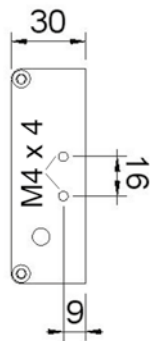

Size options range from 51 x 48 to 207 x 516 mm (outer dimensions).

Mechanical Dimensions

Step files available on request

Color Information

Replace "X" in order number by one character ¹	Color	Wavelength (nm)
H	Red	617
W	White	
R	IR	880
B	Blue	465
G	Green	520
U	UV	395