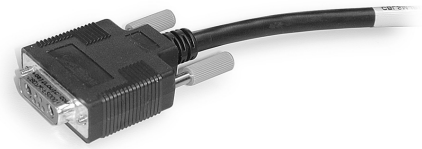

## CBLPWRCOM2-xM

**Power and Communications Cable (Flying Leads) for Main 7W2 Connector on Moog Animatics SmartMotor™**

CBLPWRCOM2 series is a power and communications cable consisting of a 7W2 main motor connector with communications internally shielded from power and a full shield over entire length terminating at a metal jacket inside the over-molded connector.

Part Number	Length
CBLPWRCOM2-3M	3 meters
CBLPWRCOM2-5M	5 meters
CBLPWRCOM2-10M	10 meters

**NOTE: Communications shield is connected at the DB-9 end, but NOT the motor end. The power cable is connected at the motor connector shell but electrically isolated from the any internal electronic components.**